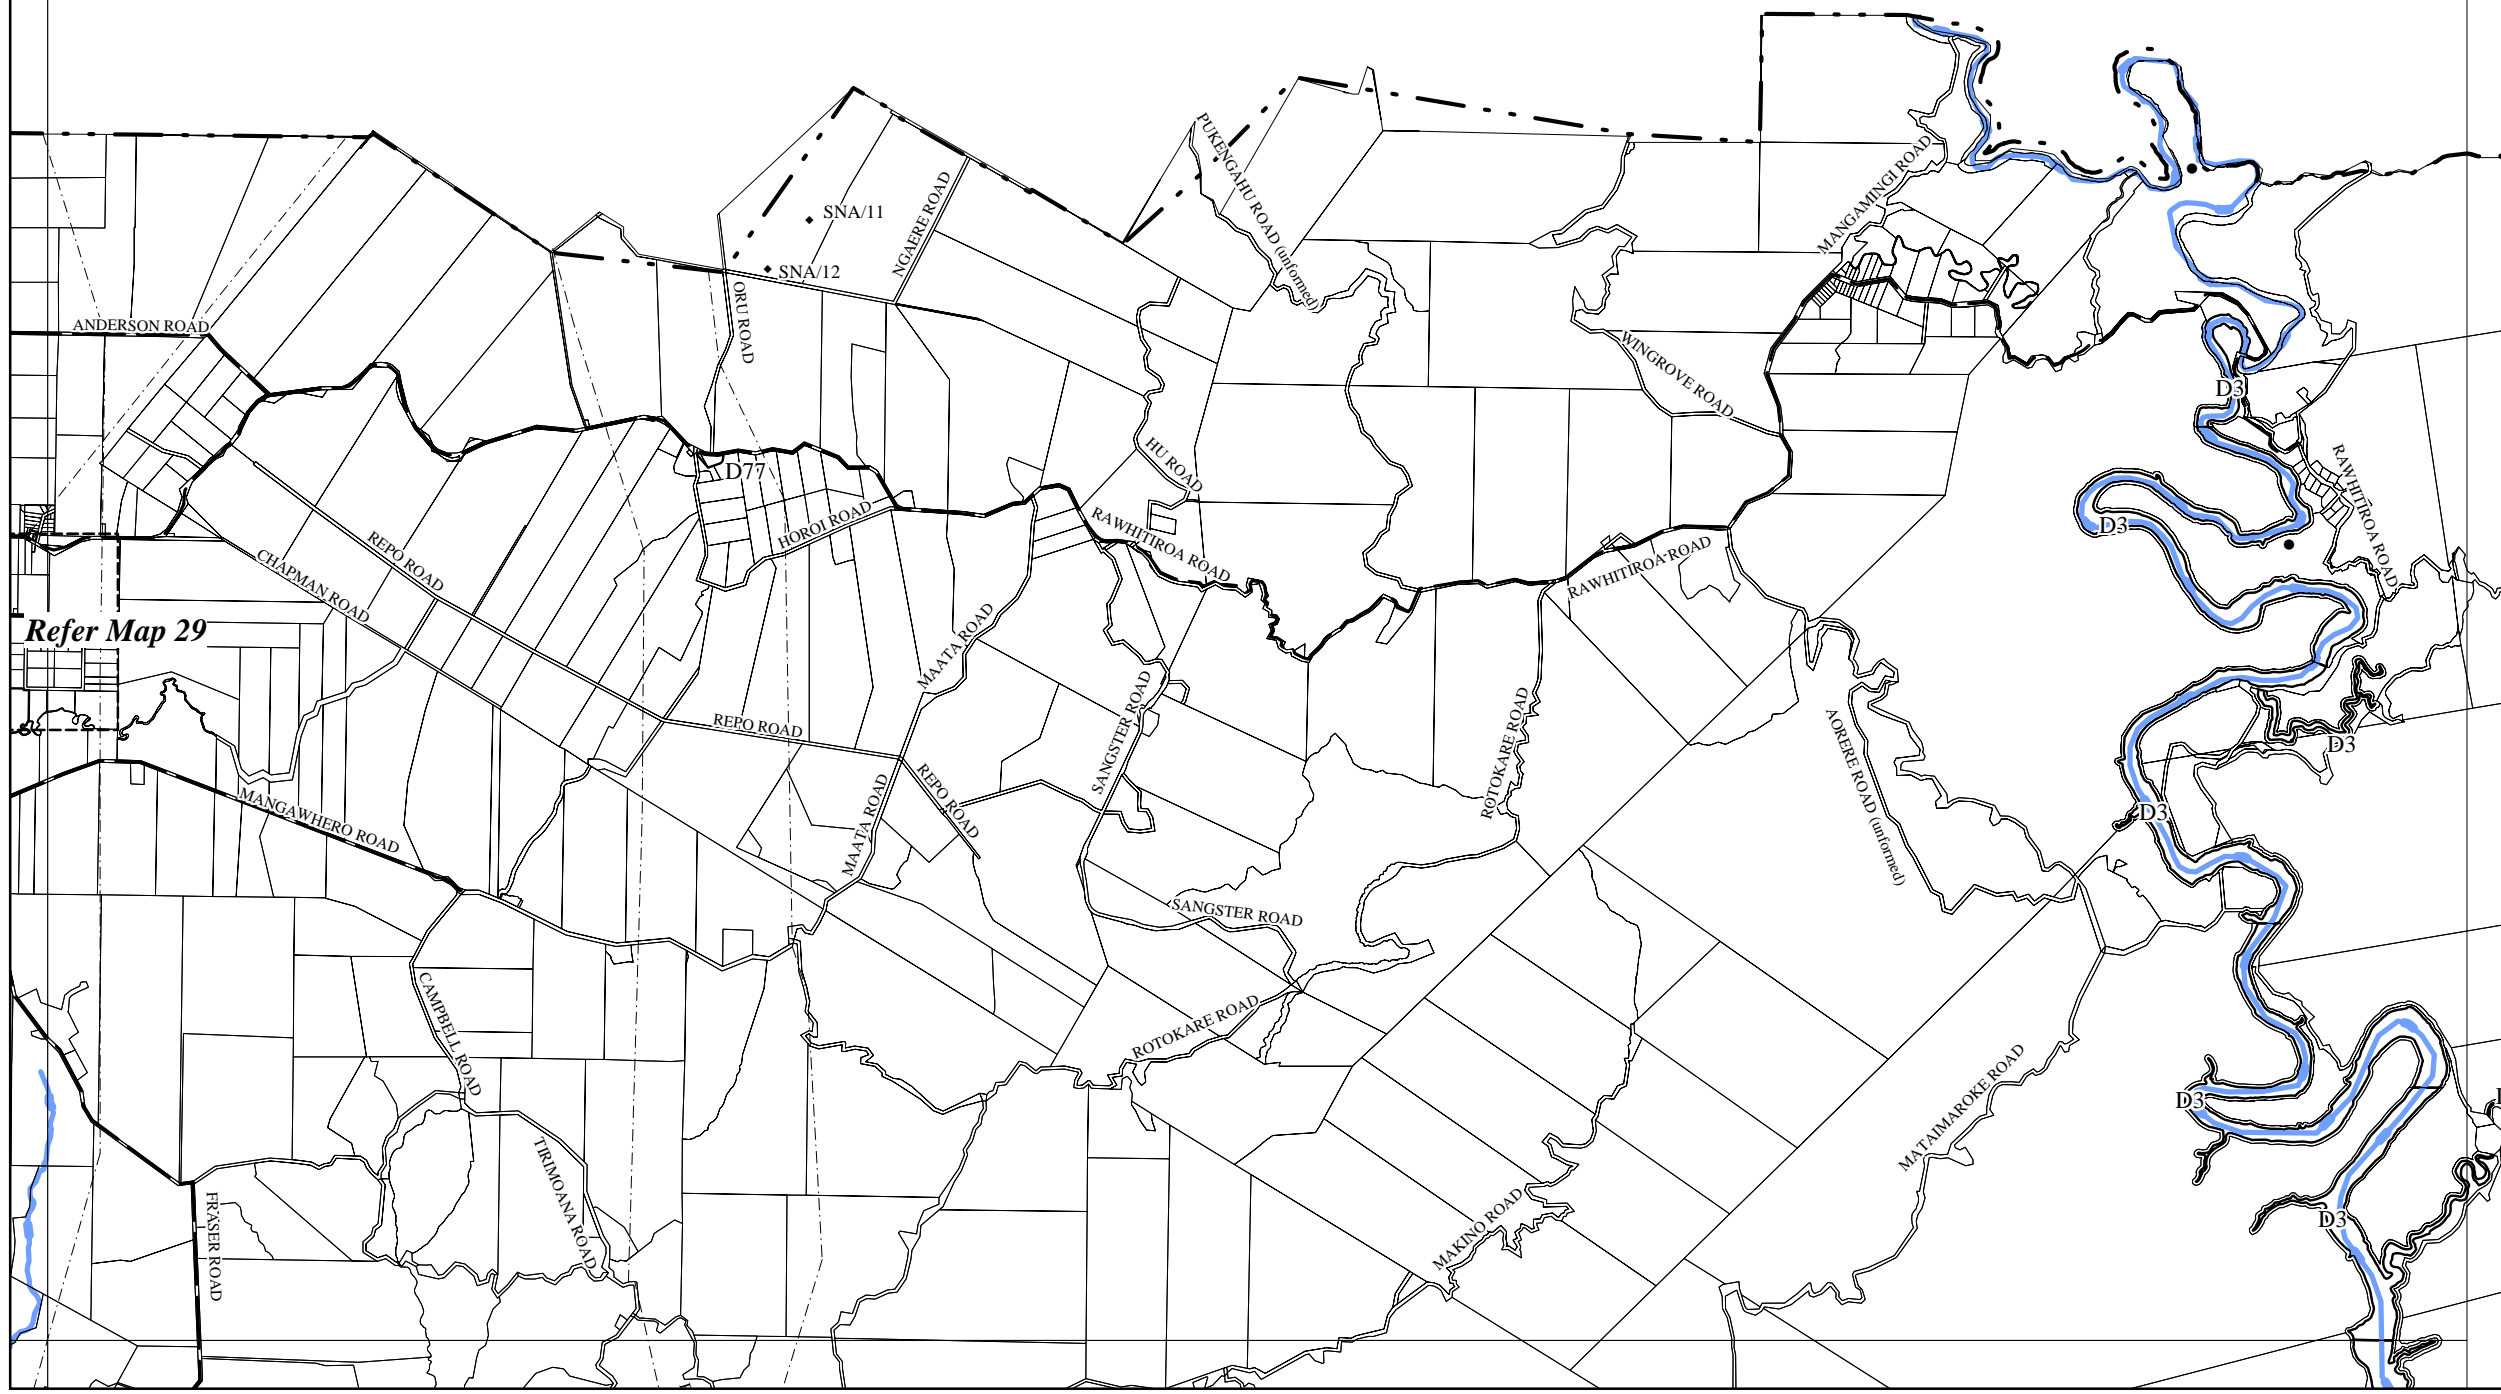

STRATFORD DISTRICT

**Legend**

- Commercial Zone
- Industrial Zone
- Residential Zone
- Rural Industrial Zone
- Rural Zone
- Designation
- Airport Protection Area
- Railway and Designated Area
- Coastal Protection Area
- Marae
- Sig Natural Area Heritage - Building - Object
- Notable Tree or Historic Site
- Other Archaeological Site
- Scheduled River/Stream
- Defined Pedestrian Area
- Pipeline Corridor
- Power Corridor
- Earthquake Faultline
- Arterial Roads
- Collector Roads
- State Highway
- TLA Boundary

**Index**

7	10	14
8	11	

Refer Map 29