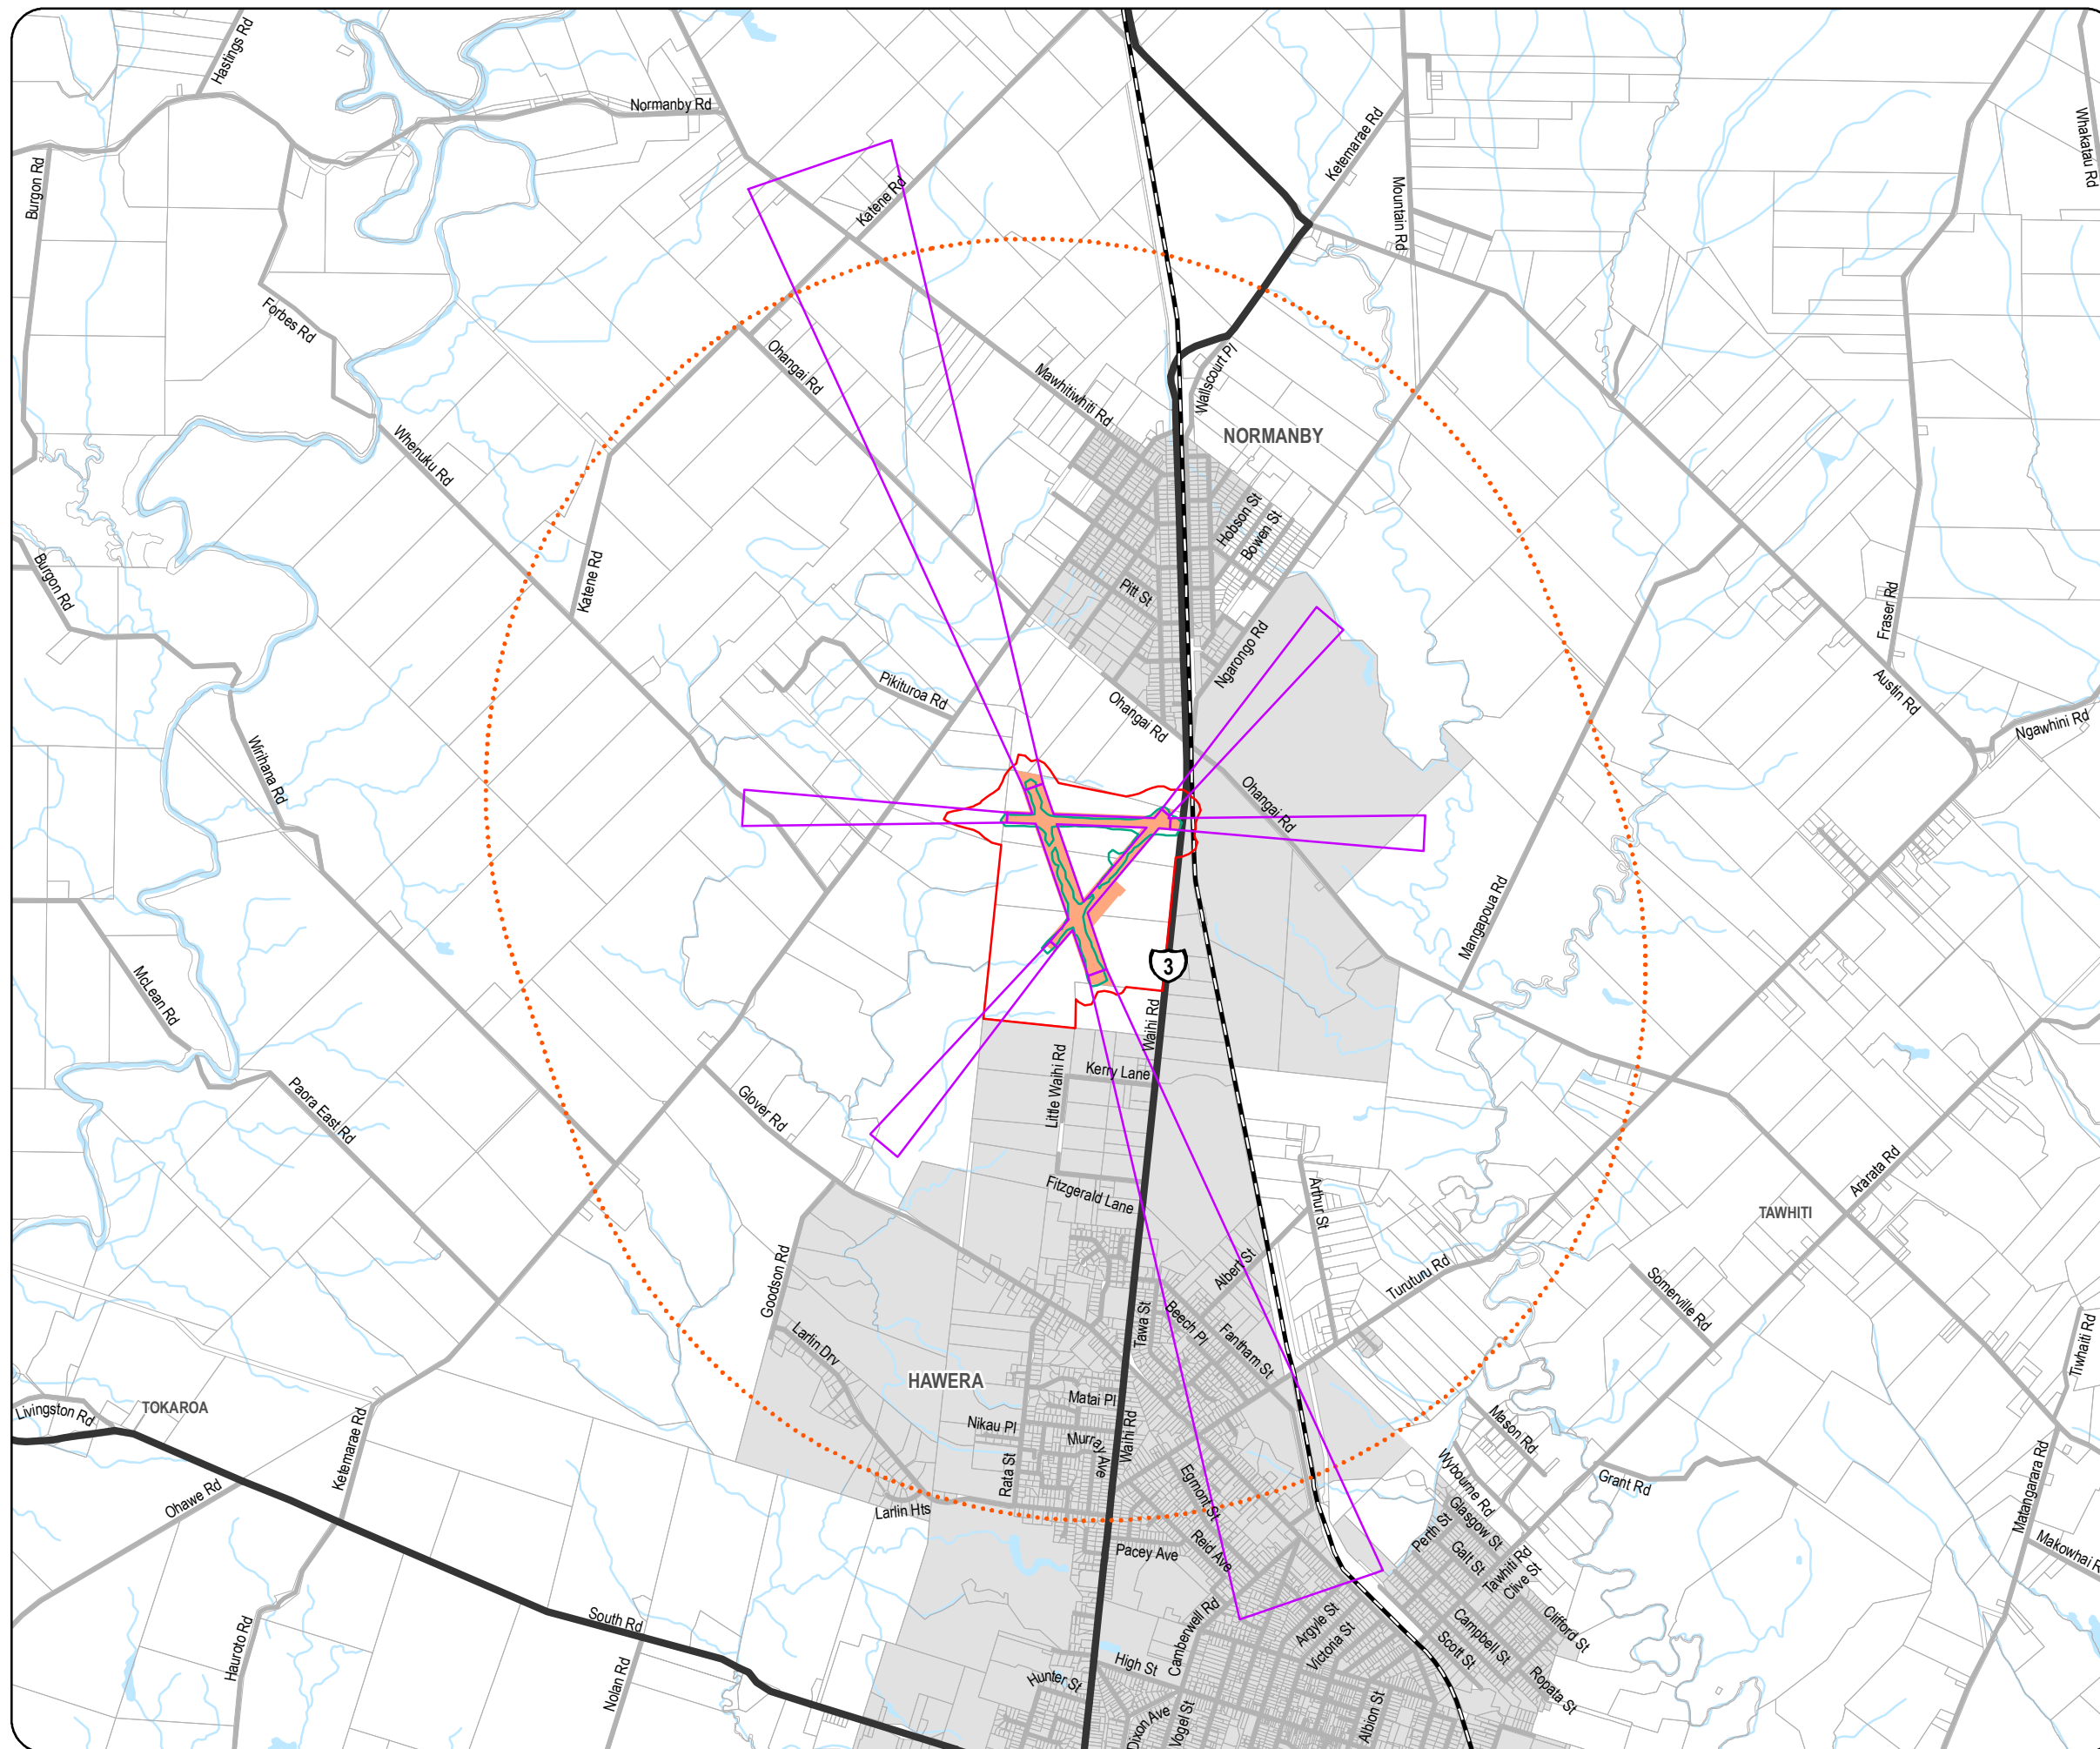

South Taranaki
District Council

SPECIAL MAPS

February 2017

February 2017

South Taranaki
District Council

PROPOSED
DISTRICT PLAN

SPECIAL
MAP SHEET INDEX

- Aerodrome Protection Area
- Aerodrome Approach Control Surface
- Aerodrome Horizontal Control Surface
- Aerodrome 65 dB Ldn Contour
- Aerodrome Outer Control Boundary (55 dB Ldn)

- Urban Area
- Parcel Boundary

- State Highway
- Other Road
- Railway

- River/Stream
- River/Lake

February 2017

South Taranaki District Council

PROPOSED
DISTRICT PLAN